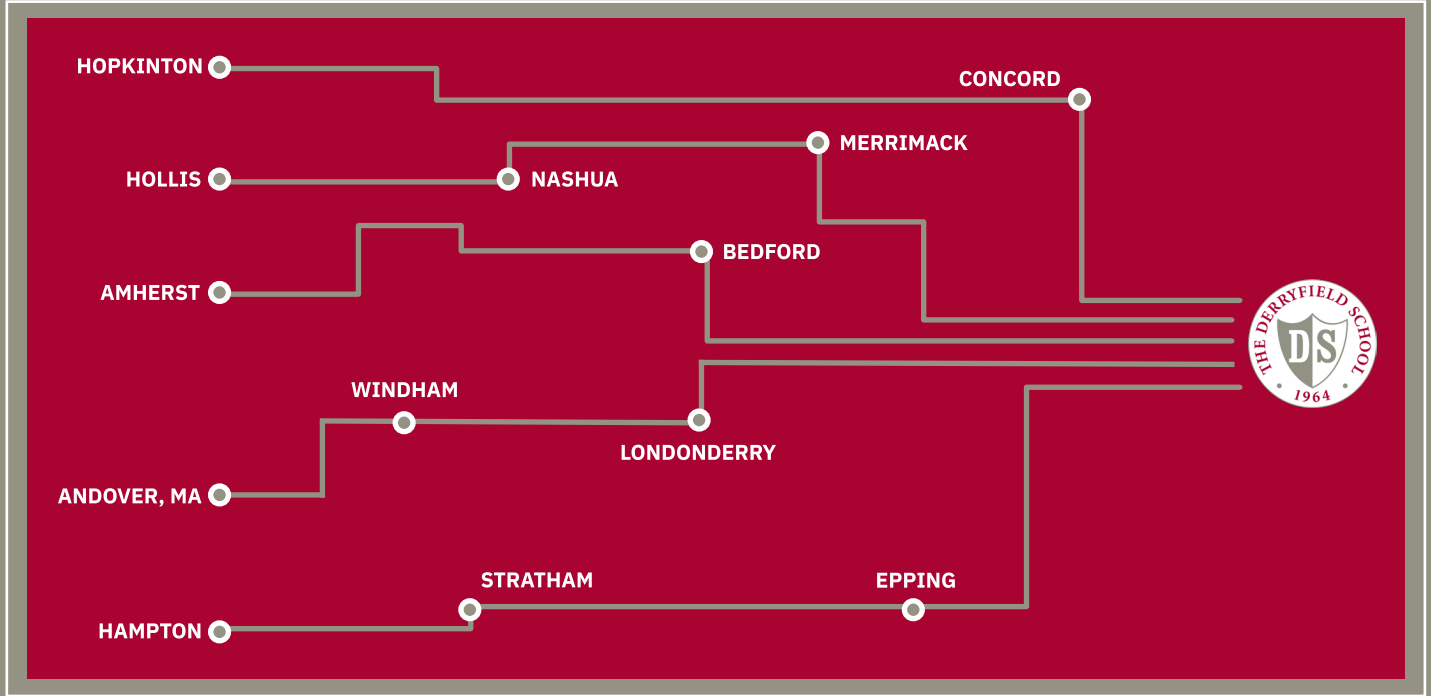

# Get on the bus!

The Derryfield School offers five bus routes throughout southern NH and northern MA.

**ROUND-TRIP  
DAILY**

OR

**ONE-WAY  
IN THE MORNING**

OR

**ONE-WAY  
IN THE AFTERNOON**

**7:45 A.M. — BUSES ARRIVE AT DERRYFIELD**

**3:50 P.M. — 1ST ROUND OF BUSES DEPART DERRYFIELD**

**5:45 P.M. — 2ND ROUND OF BUSES DEPART FOR STUDENTS  
INVOLVED IN AFTER-SCHOOL ACTIVITIES AND ATHLETICS**

**[DERRYFIELD.ORG/TRANSPORTATION](https://derryfield.org/transportation)**